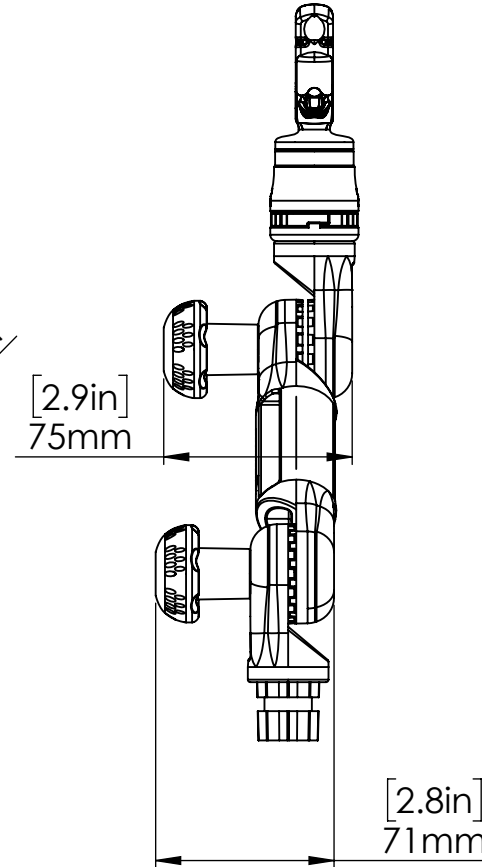

# TROLLING MOTOR MOUNT XL

## DIMENSIONED DRAWING

**Railblaza Ltd**  
 11 David McCallum Place  
 Silverdale 0932  
 Auckland  
 New Zealand  
 Ph: +64 9 426 1475  
 E - info@railblaza.com

28/05/2021 DATE

02-4158-11 PART NUMBER