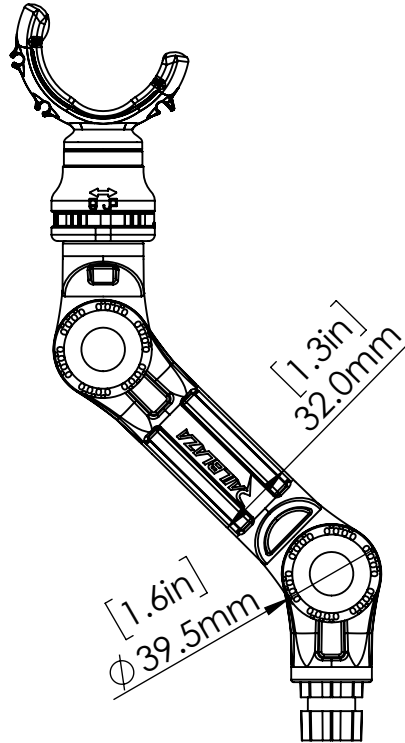

# TROLLING MOTOR MOUNT XL

## DIMENSIONED DRAWING

**Railblaza Ltd**  
 11 David McCallum Place  
 Silverdale 0932  
 Auckland  
 New Zealand  
 Ph: +64 9 426 1475  
 E - info@railblaza.com

28/05/2021 DATE

02-4158-11 PART NUMBER