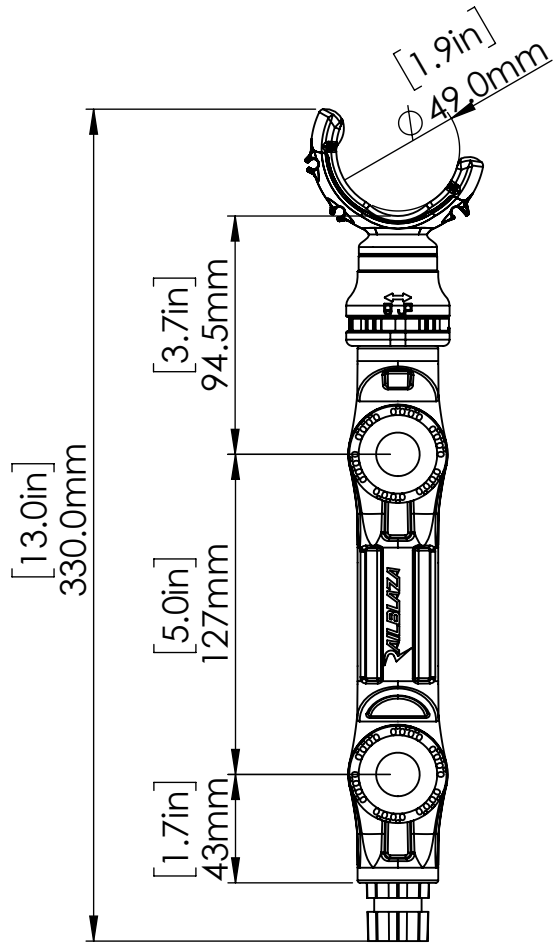

# TROLLING MOTOR MOUNT XL

## DIMENSIONED DRAWING

**Railblaza Ltd**  
 11 David McCallum Place  
 Silverdale 0932  
 Auckland  
 New Zealand  
 Ph: +64 9 426 1475  
 E - info@railblaza.com

28/05/2021 DATE

02-4158-11 PART NUMBER