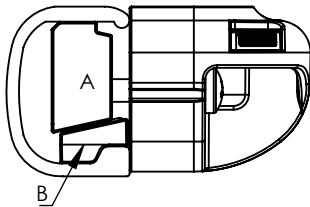

TRACWEDGE ASSEMBLY INSTRUCTIONS

03-4127-11 TracWedge StarPort:

WHAT YOU GET:

CHANNEL SIZE CONFIGURATIONS:

Small Channel

Medium Channel

Large Channel

TRACWEDGE ASSEMBLY INSTRUCTIONS

03-4126-11 TracWedge SidePort:

WHAT YOU GET:

F

A

B

C

D

E

CHANNEL SIZE CONFIGURATIONS:

Small Channel

Medium Channel

Large Channel