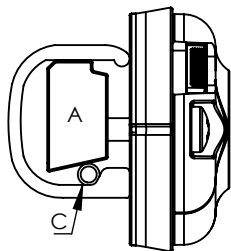

TRACWEDGE ASSEMBLY INSTRUCTIONS

03-4127-11 TracWedge StarPort:

WHAT YOU GET:

CHANNEL SIZE CONFIGURATIONS:

Small Channel

Medium Channel

Large Channel

TRACWEDGE ASSEMBLY INSTRUCTIONS

03-4126-11 TracWedge SidePort:

WHAT YOU GET:

F

A

B

C

D

E

CHANNEL SIZE CONFIGURATIONS:

Small Channel

Medium Channel

Large Channel