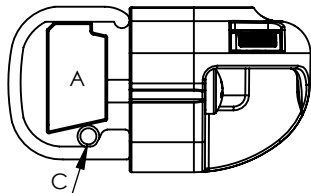

TRACWEDGE ASSEMBLY INSTRUCTIONS

03-4127-11 TracWedge StarPort:

WHAT YOU GET:

CHANNEL SIZE CONFIGURATIONS:

Small Channel

Medium Channel

Large Channel

TRACWEDGE ASSEMBLY INSTRUCTIONS

03-4126-11 TracWedge SidePort:

WHAT YOU GET:

F

A

B

C

D

E

CHANNEL SIZE CONFIGURATIONS:

Small Channel

Medium Channel

Large Channel