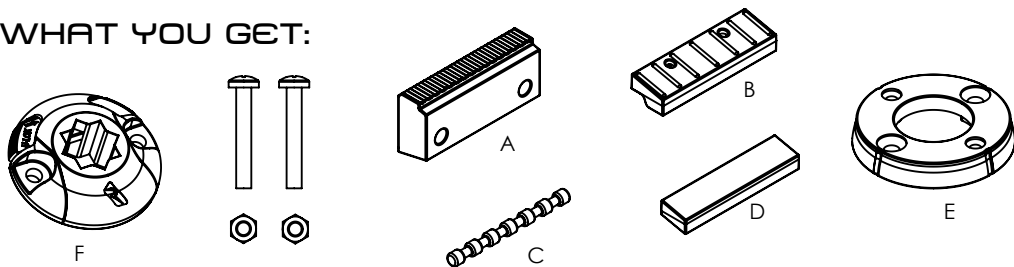

TRACWEDGE ASSEMBLY INSTRUCTIONS

03-4127-11 TracWedge StarPort:

WHAT YOU GET:

CHANNEL SIZE CONFIGURATIONS:

Small Channel

Medium Channel

Large Channel

TRACWEDGE ASSEMBLY INSTRUCTIONS

03-4126-11 TracWedge SidePort:

WHAT YOU GET:

F

A

B

C

D

E

CHANNEL SIZE CONFIGURATIONS:

Small Channel

Medium Channel

Large Channel