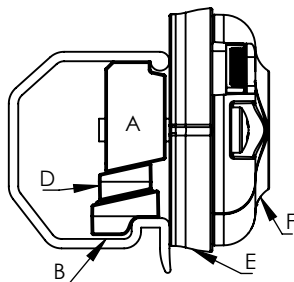

TRACWEDGE ASSEMBLY INSTRUCTIONS

03-4127-11 TracWedge StarPort:

WHAT YOU GET:

CHANNEL SIZE CONFIGURATIONS:

Small Channel

Medium Channel

Large Channel

TRACWEDGE ASSEMBLY INSTRUCTIONS

03-4126-11 TracWedge SidePort:

WHAT YOU GET:

F

A

B

C

D

E

CHANNEL SIZE CONFIGURATIONS:

Small Channel

Medium Channel

Large Channel