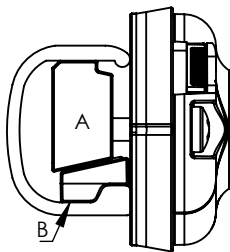

TRACWEDGE ASSEMBLY INSTRUCTIONS

03-4127-11 TracWedge StarPort:

WHAT YOU GET:

CHANNEL SIZE CONFIGURATIONS:

Small Channel

Medium Channel

Large Channel

TRACWEDGE ASSEMBLY INSTRUCTIONS

03-4126-11 TracWedge SidePort:

WHAT YOU GET:

F

A

B

C

D

E

CHANNEL SIZE CONFIGURATIONS:

Small Channel

Medium Channel

Large Channel