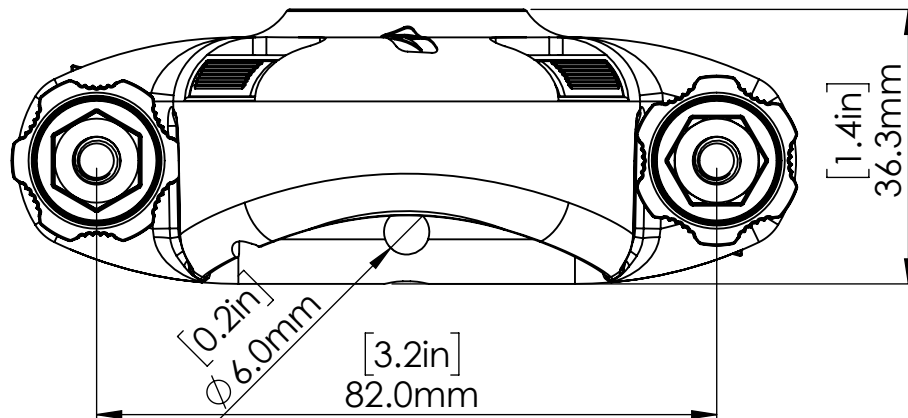

DIMENSIONS IN mm UNLESS STATED
DESTROY ALL PREVIOUS COPIES

03-4128-11 TRACLOADER SIDEPORT

Railblaza Ltd
11 David Mccathie Place
Silverdale 0932
Auckland
New Zealand
Ph: +64 9 426 1475
E - info@railblaza.com