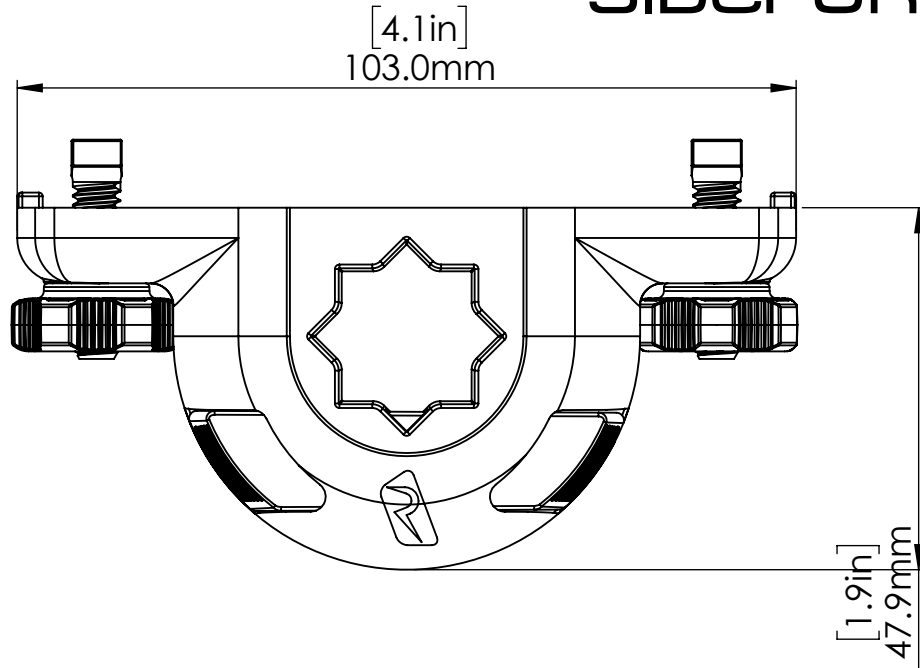

DIMENSIONS IN mm UNLESS STATED
DESTROY ALL PREVIOUS COPIES

03-4128-11 TRACLOADER SIDEPORT

Railblaza Ltd
11 David Mccathie Place
Silverdale 0932
Auckland
New Zealand
Ph: +64 9 426 1475
E - info@railblaza.com

05/07/2021 DATE

03-4128-11 PART NUMBER