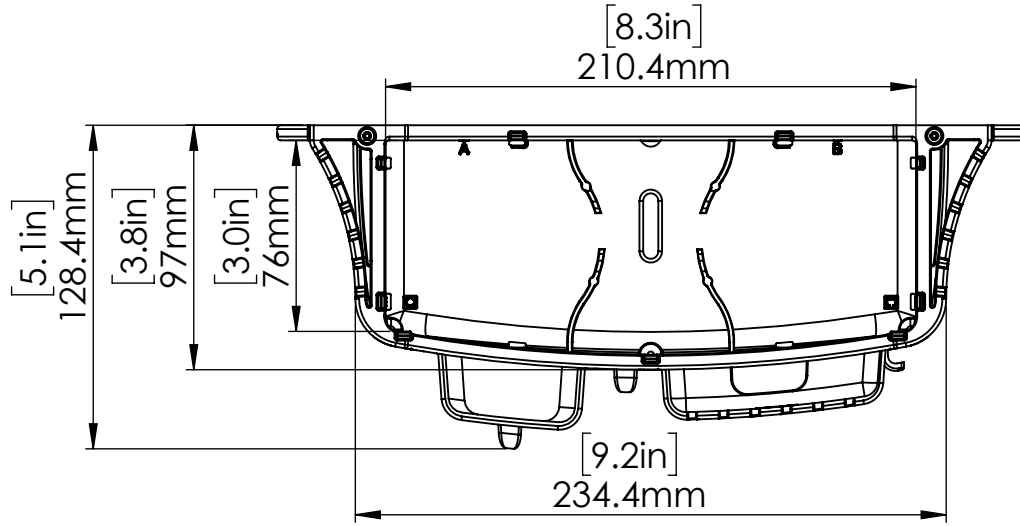

09-4150-11 & 09-4151-11 TACKLE CADDY

Railblaza Ltd
 11 David McEachie Place
 Silverdale 0932
 Auckland
 New Zealand
 Ph: +64 9 426 1475
 E - info@railblaza.com

18/11/2020	DATE
RB Tackle Caddy	TITLE
09-4150-11 & 09-4151-11	PART NUMBER