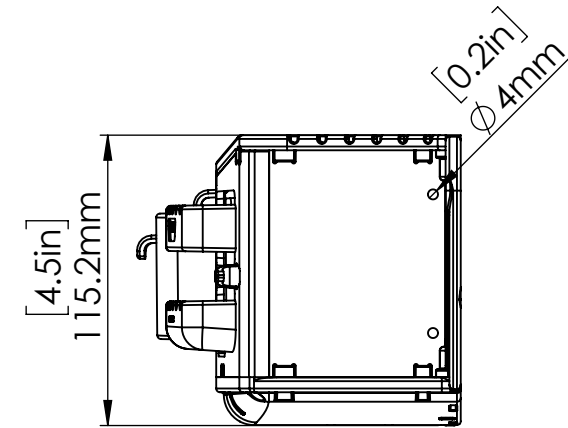

09-4150-11 & 09-4151-11 TACKLE CADDY

Railblaza Ltd
 11 David McEachie Place
 Silverdale 0932
 Auckland
 New Zealand
 Ph: +64 9 426 1475
 E - info@railblaza.com

18/11/2020	DATE
RB Tackle Caddy	TITLE
09-4150-11 & 09-4151-11	PART NUMBER