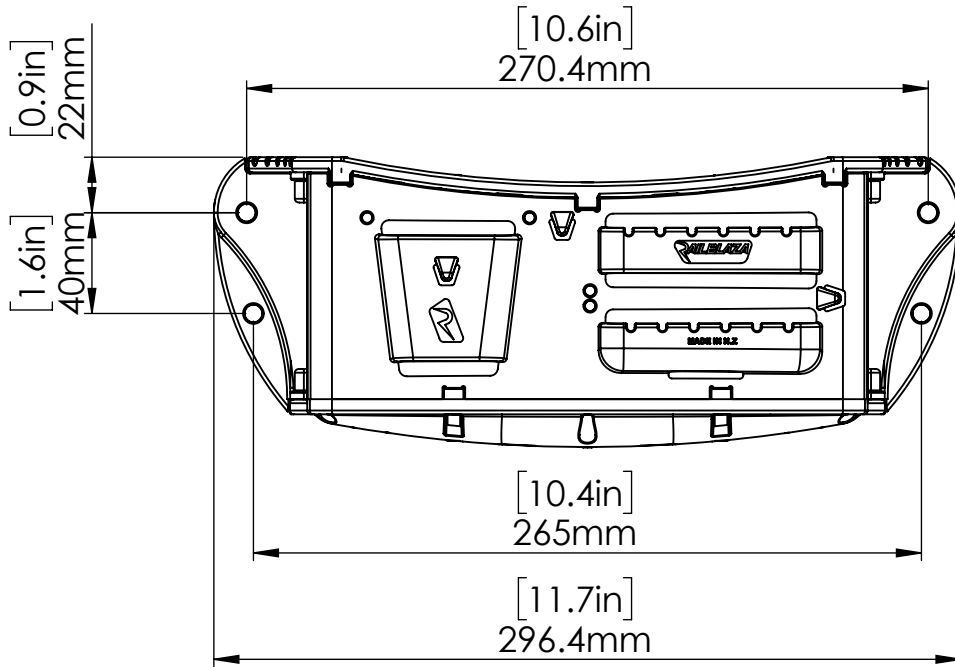

09-4150-11 & 09-4151-11 TACKLE CADDY

Railblaza Ltd
 11 David McEachie Place
 Silverdale 0932
 Auckland
 New Zealand
 Ph: +64 9 426 1475
 E - info@railblaza.com

18/11/2020	DATE
RB Tackle Caddy	TITLE
09-4150-11 & 09-4151-11	PART NUMBER