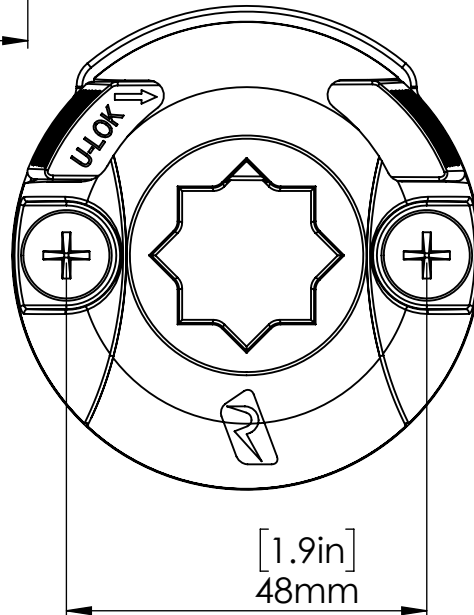

03-4149-11 PONTOON RAILMOUNT

Railblaza Ltd
 11 David McCallie Place
 Silverdale 0932
 Auckland
 New Zealand
 Ph: +64 9 426 1475
 E - info@railblaza.com

26/07/2021 DATE

03-4149-11 PART NUMBER