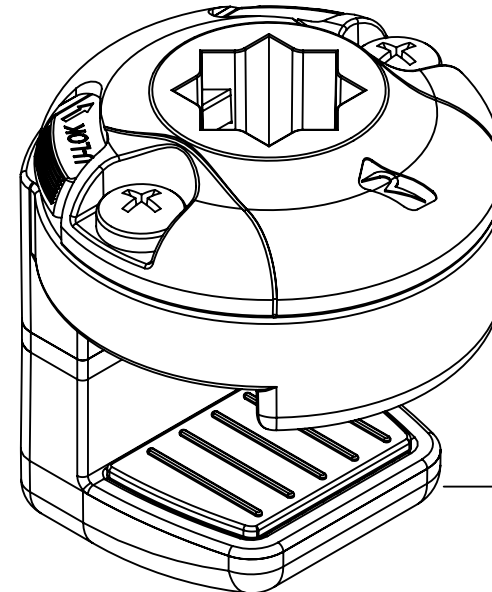

03-4149-11 PONTOON RAILMOUNT

Railblaza Ltd
 11 David McCallie Place
 Silverdale 0932
 Auckland
 New Zealand
 Ph: +64 9 426 1475
 E - info@railblaza.com

26/07/2021 DATE

03-4149-11 PART NUMBER