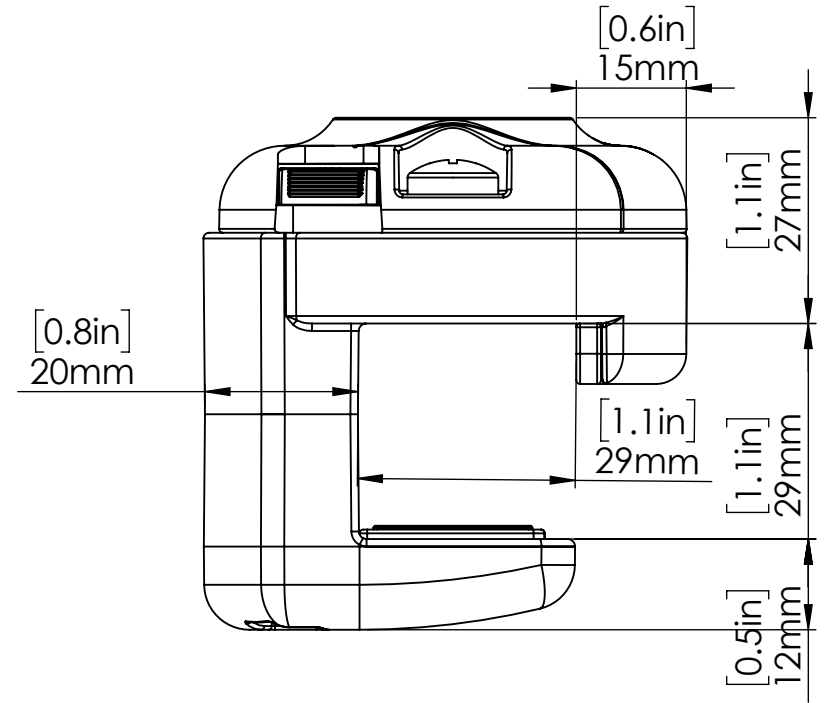

03-4149-11 PONTOON RAILMOUNT

Railblaza Ltd
 11 David McCallie Place
 Silverdale 0932
 Auckland
 New Zealand
 Ph: +64 9 426 1475
 E - info@railblaza.com

26/07/2021 DATE

03-4149-11 PART NUMBER