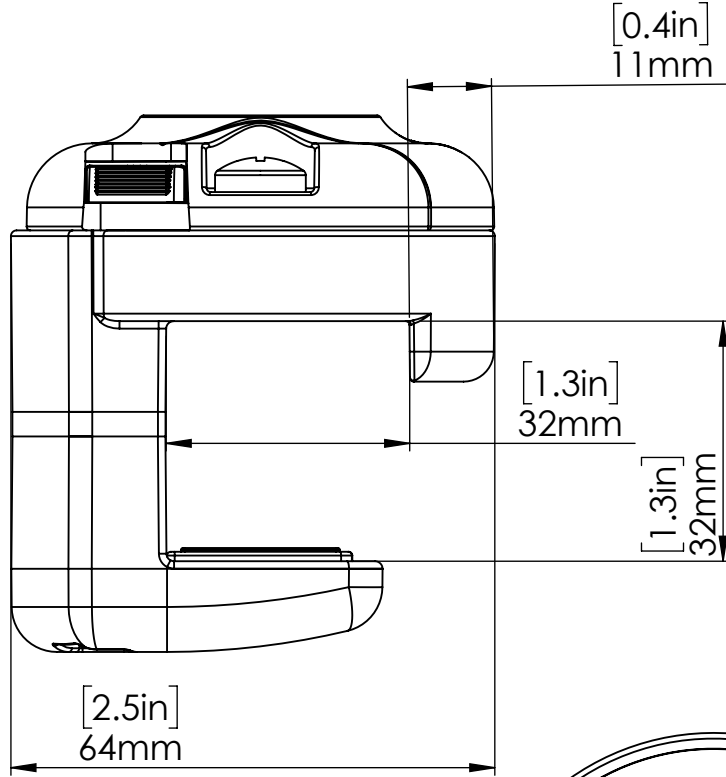

03-4149-11 PONTOON RAILMOUNT

Railblaza Ltd
 11 David McCallie Place
 Silverdale 0932
 Auckland
 New Zealand
 Ph: +64 9 426 1475
 E - info@railblaza.com

26/07/2021 DATE

03-4149-11 PART NUMBER