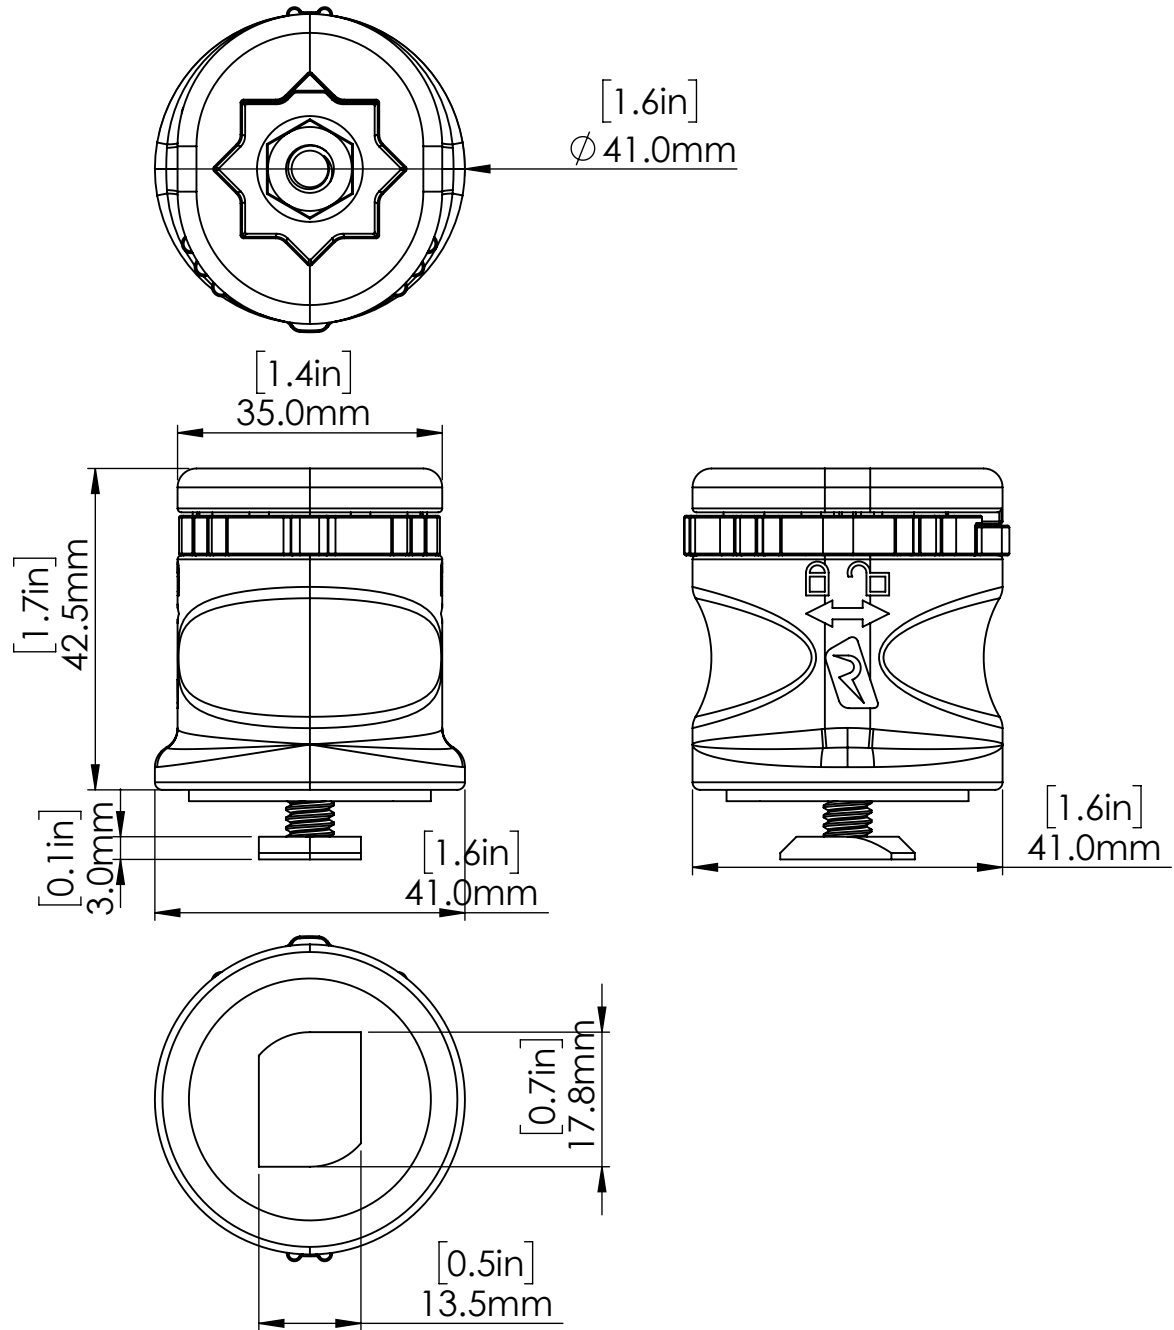

# 03-4108-11 - MINI PORT TRACMOUNT

**Railblaza Ltd**  
 11 David McCallie Place  
 Silverdale 0932  
 Auckland  
 New Zealand  
 Ph: +64 9 426 1475  
 E - info@railblaza.com

28/07/2021 DATE

03-4108-11 PART NUMBER