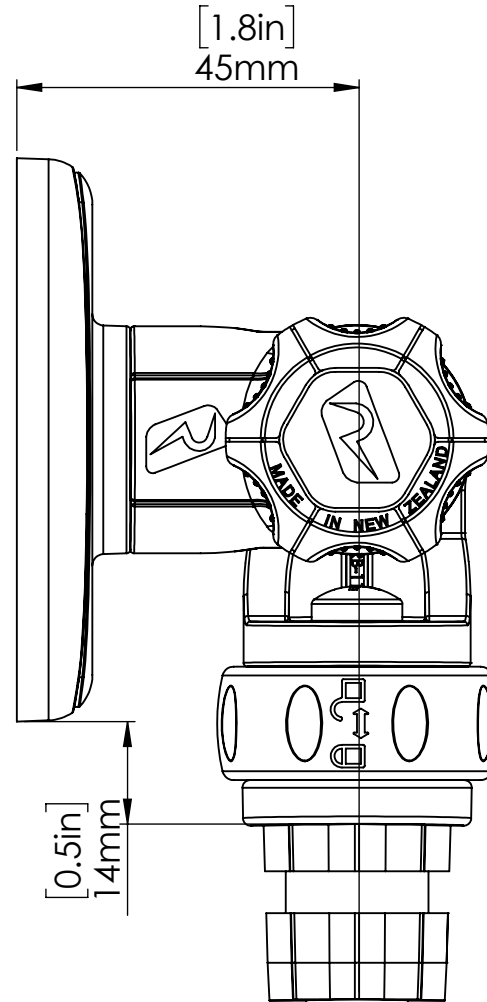

DIMENSIONS IN mm UNLESS STATED
DESTROY ALL PREVIOUS COPIES

02-4178-11 - FISHFINDER MOUNT R-LOCK GARMIN

Railblaza Ltd
11 David Mccathie Place
Silverdale 0932
Auckland
New Zealand
Ph: +64 9 426 1475
E - info@railblaza.com

17/01/2023

DRAWN
SCALE

PART NUMBER
SHEET