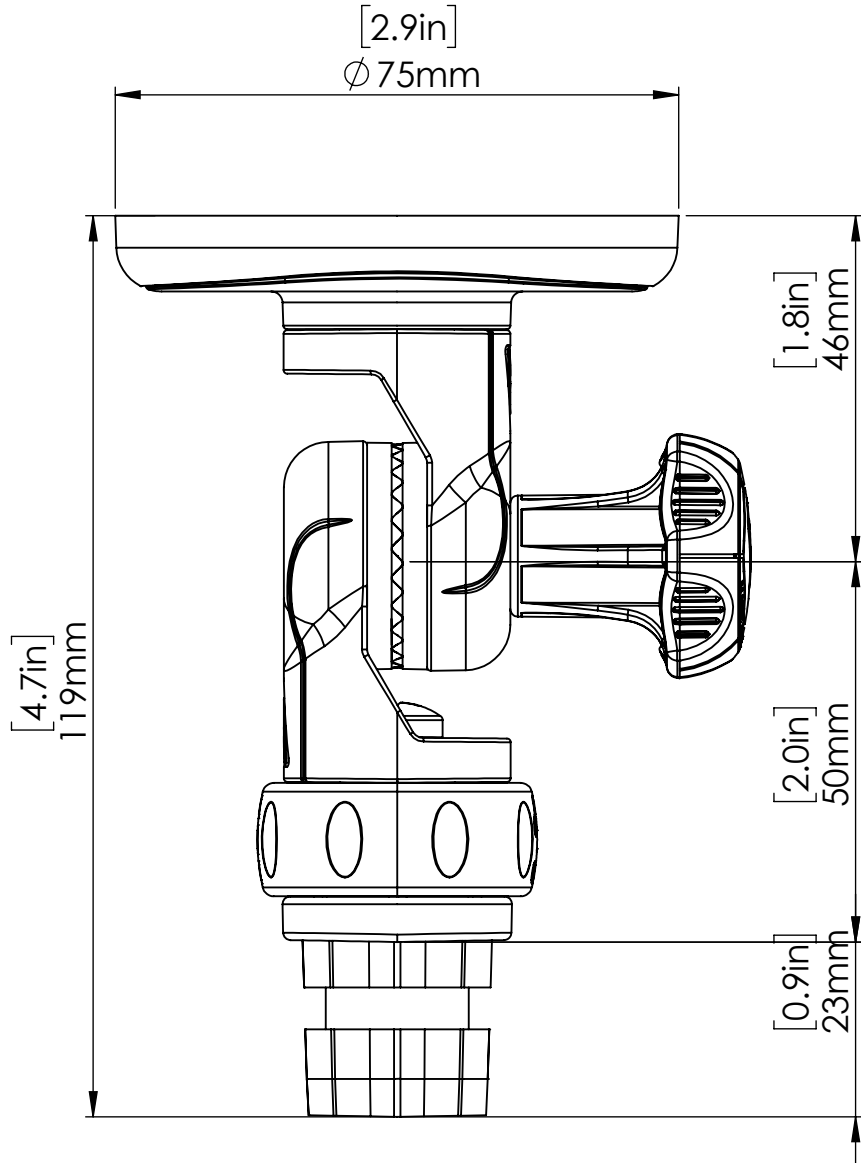

DIMENSIONS IN mm UNLESS STATED
DESTROY ALL PREVIOUS COPIES

02-4178-11 - FISHFINDER MOUNT R-LOCK GARMIN

Railblaza Ltd
11 David Mccathie Place
Silverdale 0932
Auckland
New Zealand
Ph: +64 9 426 1475
E - info@railblaza.com

17/01/2023

DRAWN
SCALE

PART NUMBER
SHEET