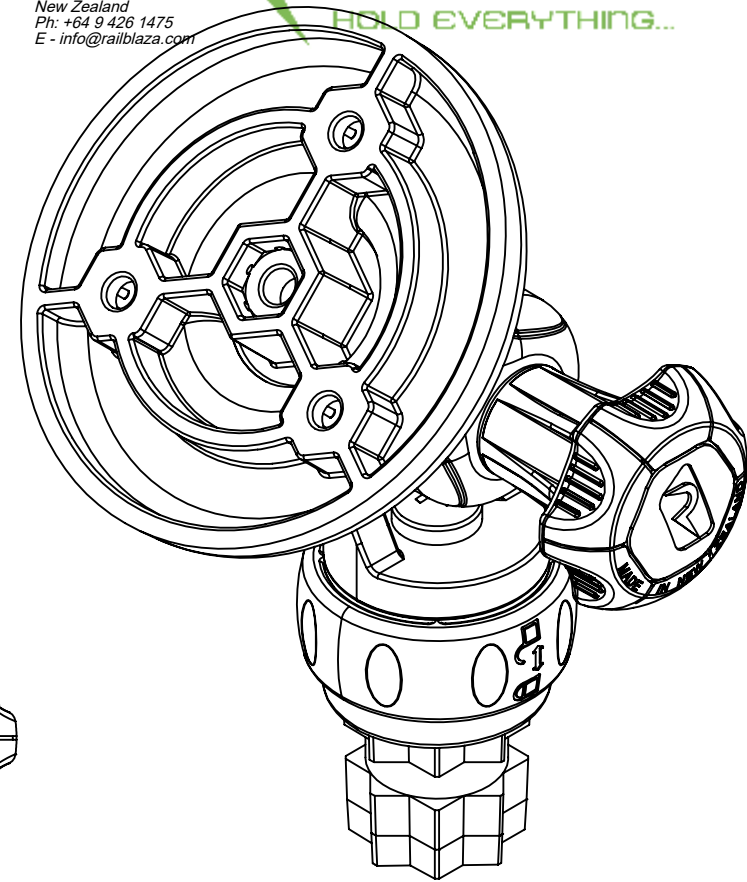

DIMENSIONS IN mm UNLESS STATED
DESTROY ALL PREVIOUS COPIES

02-4178-11 - FISHFINDER MOUNT R-LOCK GARMIN

Railblaza Ltd
11 David Mccathie Place
Silverdale 0932
Auckland
New Zealand
Ph: +64 9 426 1475
E - info@railblaza.com

17/01/2023

DRAWN
SCALE

PART NUMBER
SHEET