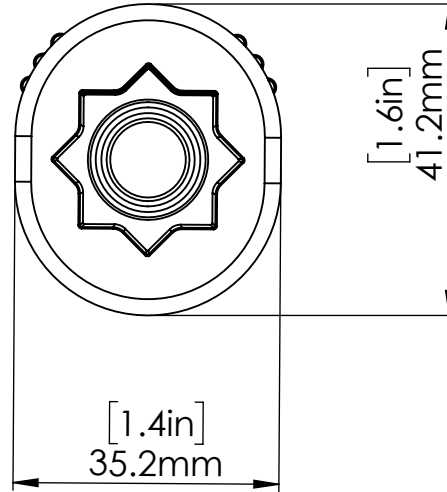

03-4016-11 FIXED EXTENDER

Railblaza Ltd
11 David McCallum Place
Silverdale 0932
Auckland
New Zealand
Ph: +64 9 426 1475
E - info@railblaza.com

06/07/2021 DATE

03-4016-11 PART NUMBER