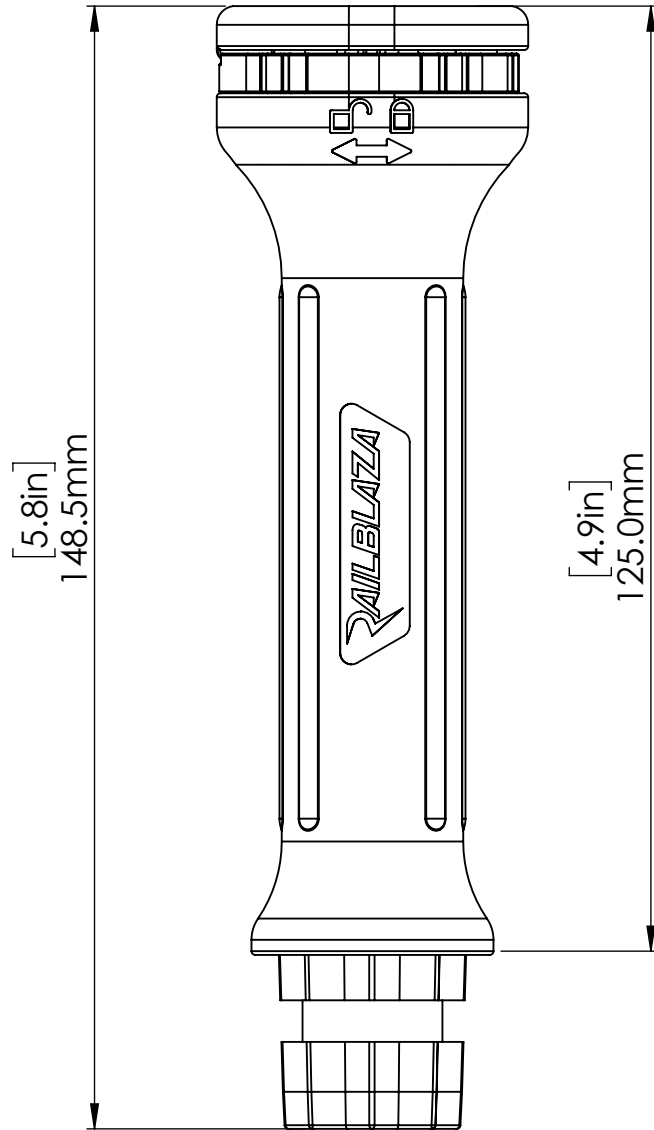

03-4016-11 FIXED EXTENDER

Railblaza Ltd
11 David McCallum Place
Silverdale 0932
Auckland
New Zealand
Ph: +64 9 426 1475
E - info@railblaza.com

06/07/2021 DATE

03-4016-11 PART NUMBER