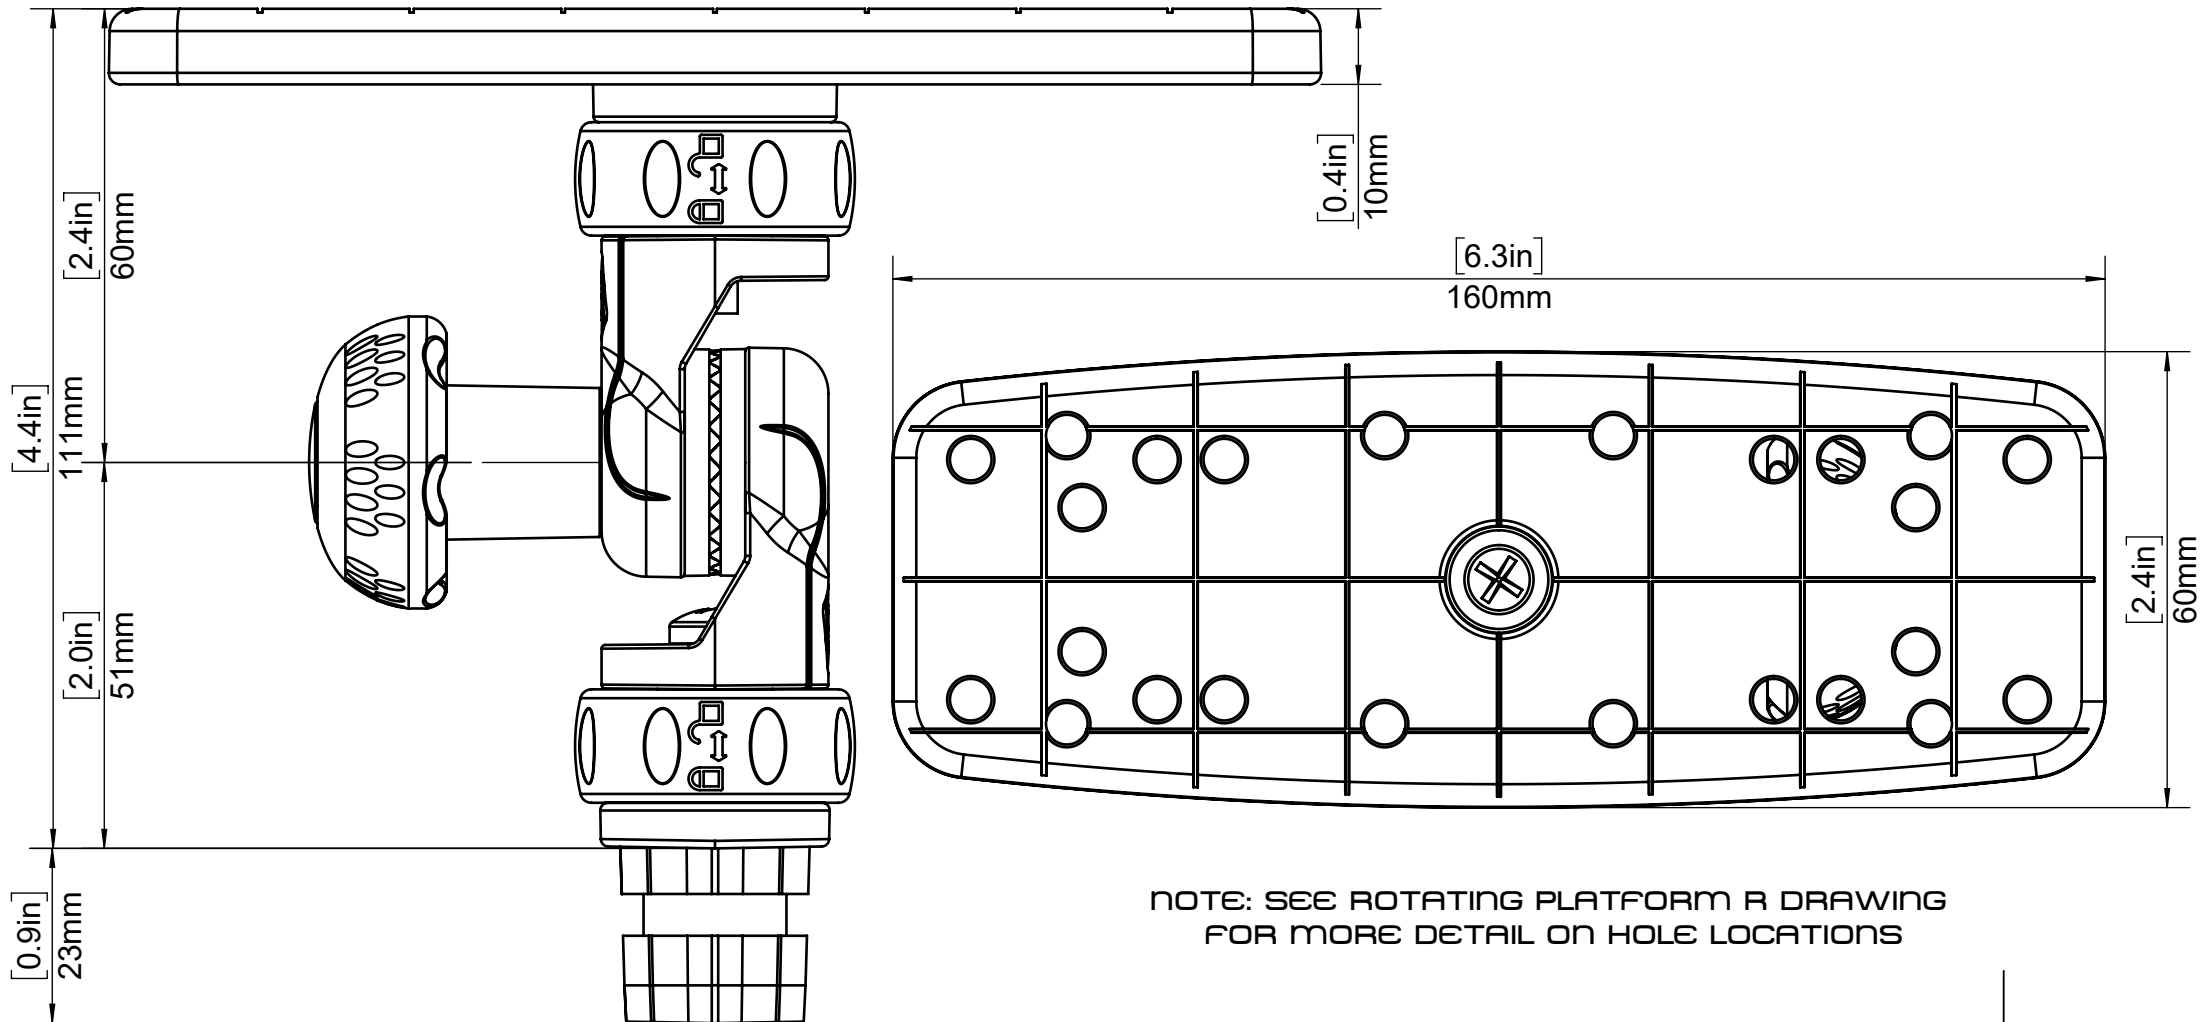

02-4141-11 FISH FINDER MOUNT R-LOCK R

NOTE: SEE ROTATING PLATFORM R DRAWING
FOR MORE DETAIL ON HOLE LOCATIONS

1:1	SCALE
27/11/2019	DATE
Fish Finder Mount R-Lock R	TITLE
02-4141-11	PART NUMBER