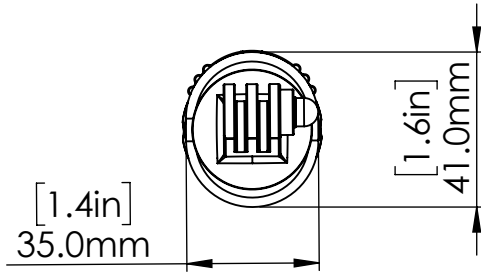

DIMENSIONS IN mm UNLESS STATED  
DESTROY ALL PREVIOUS COPIES

# 02-4130-11 CAMERA MOUNT R-LOCK

**Railblaza Ltd**  
11 David Mccathie Place  
Silverdale 0932  
Auckland  
New Zealand  
Ph: +64 9 426 1475  
E - info@railblaza.com

5/07/2021

DATE

02-4130-11

PART NUMBER