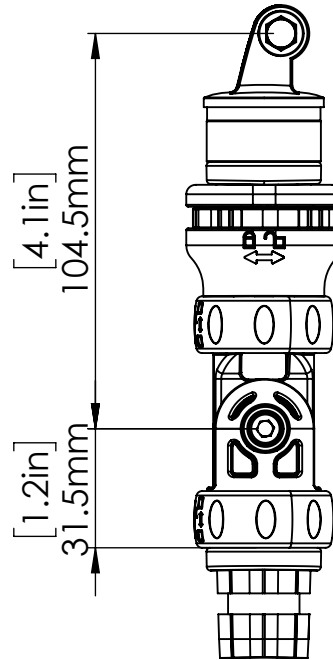

DIMENSIONS IN mm UNLESS STATED  
DESTROY ALL PREVIOUS COPIES

# 02-4130-11 CAMERA MOUNT R-LOCK

**Railblaza Ltd**  
11 David Mccathie Place  
Silverdale 0932  
Auckland  
New Zealand  
Ph: +64 9 426 1475  
E - info@railblaza.com

5/07/2021

DATE

02-4130-11

PART NUMBER