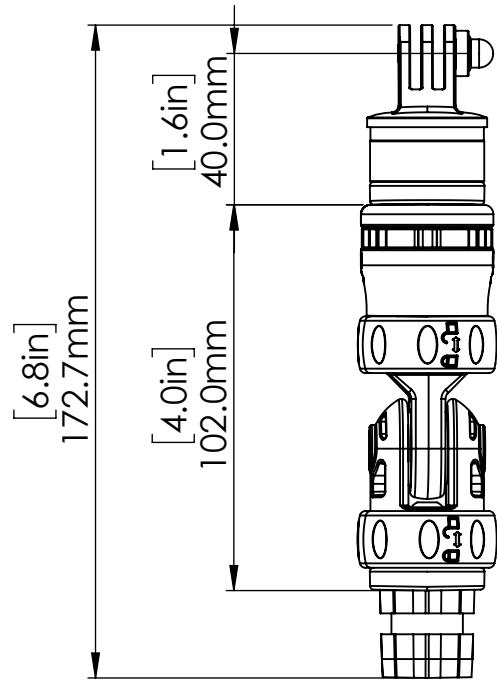

DIMENSIONS IN mm UNLESS STATED  
DESTROY ALL PREVIOUS COPIES

# 02-4130-11 CAMERA MOUNT R-LOCK

**Railblaza Ltd**  
11 David Mccathie Place  
Silverdale 0932  
Auckland  
New Zealand  
Ph: +64 9 426 1475  
E - info@railblaza.com

5/07/2021

DATE

02-4130-11

PART NUMBER