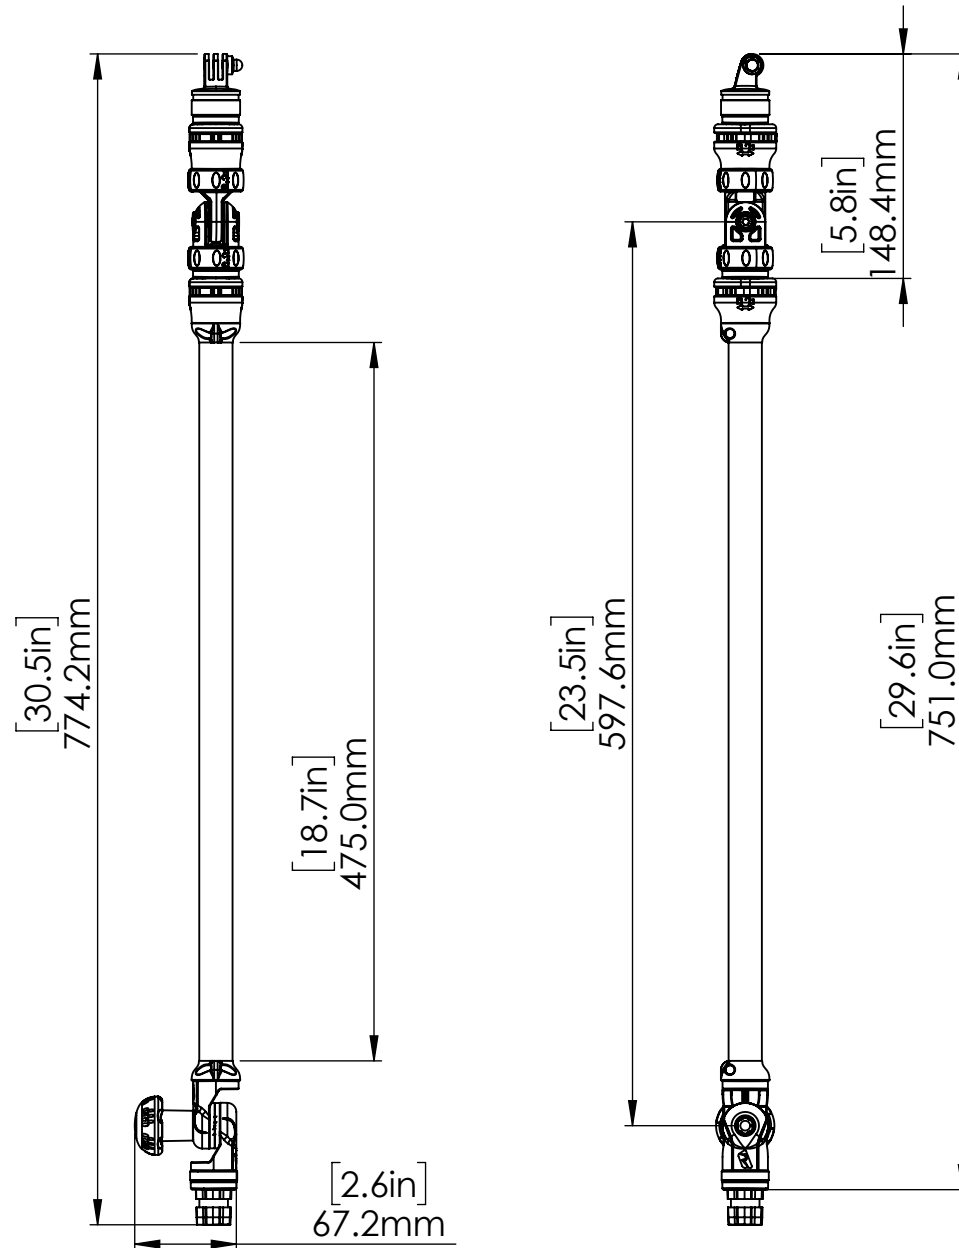

02-4132-11

CAMERA BOOM 600R-LOCK

Railblaza Ltd
 11 David McEachie Place
 Silverdale 0932
 Auckland
 New Zealand
 Ph: +64 9 426 1475
 E - info@railblaza.com

16/08/2021 DATE

02-4132-11 PART NUMBER