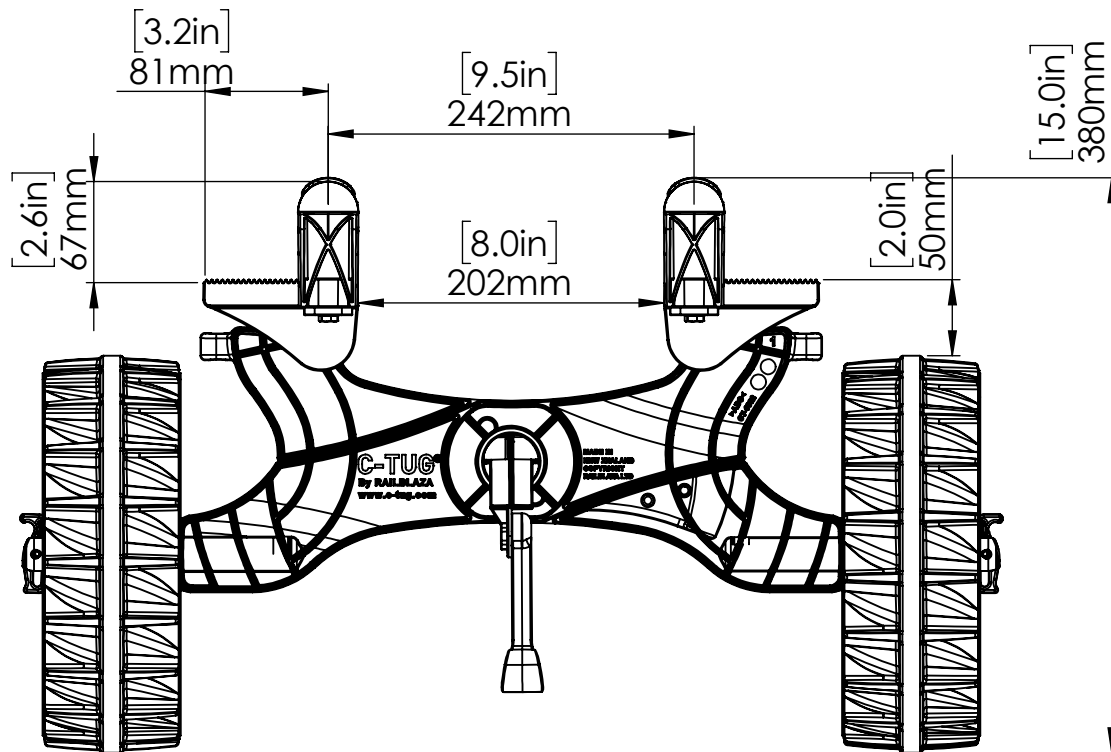

50-0010-71 C-TUG R WITH KIWI WHEELS

Railblaza Ltd
 11 David McCallie Place
 Silverdale 0932
 Auckland
 New Zealand
 Ph: +64 9 426 1475
 E - info@railblaza.com

Minimum Rail Distance

Maximum Rail Distance

17/10/2022

DRAWN
 SCALE
 DATE

50-0010-71

PART NUMBER

SHEET