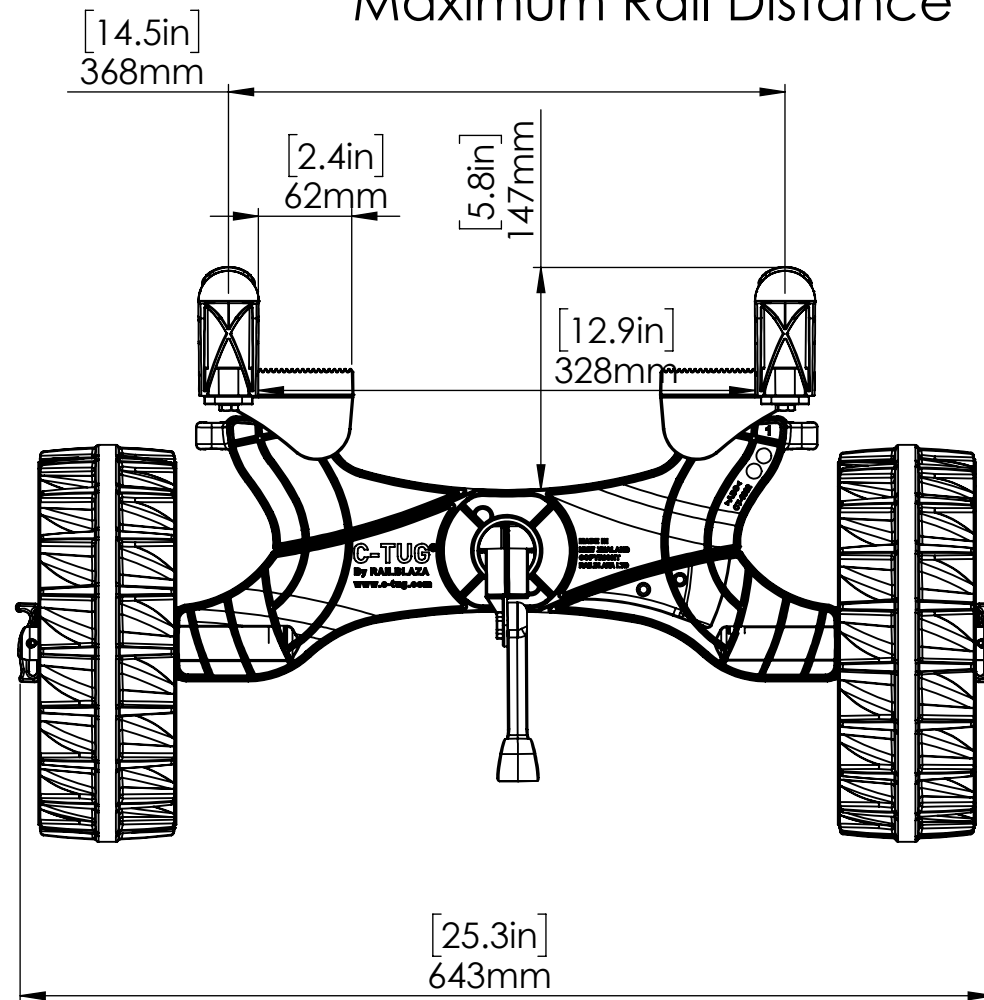

50-0010-71 C-TUG R WITH KIWI WHEELS

Railblaza Ltd
 11 David McCallie Place
 Silverdale 0932
 Auckland
 New Zealand
 Ph: +64 9 426 1475
 E - info@railblaza.com

Minimum Rail Distance

Maximum Rail Distance

17/10/2022

DRAWN
 SCALE
 DATE

50-0010-71

PART NUMBER

SHEET