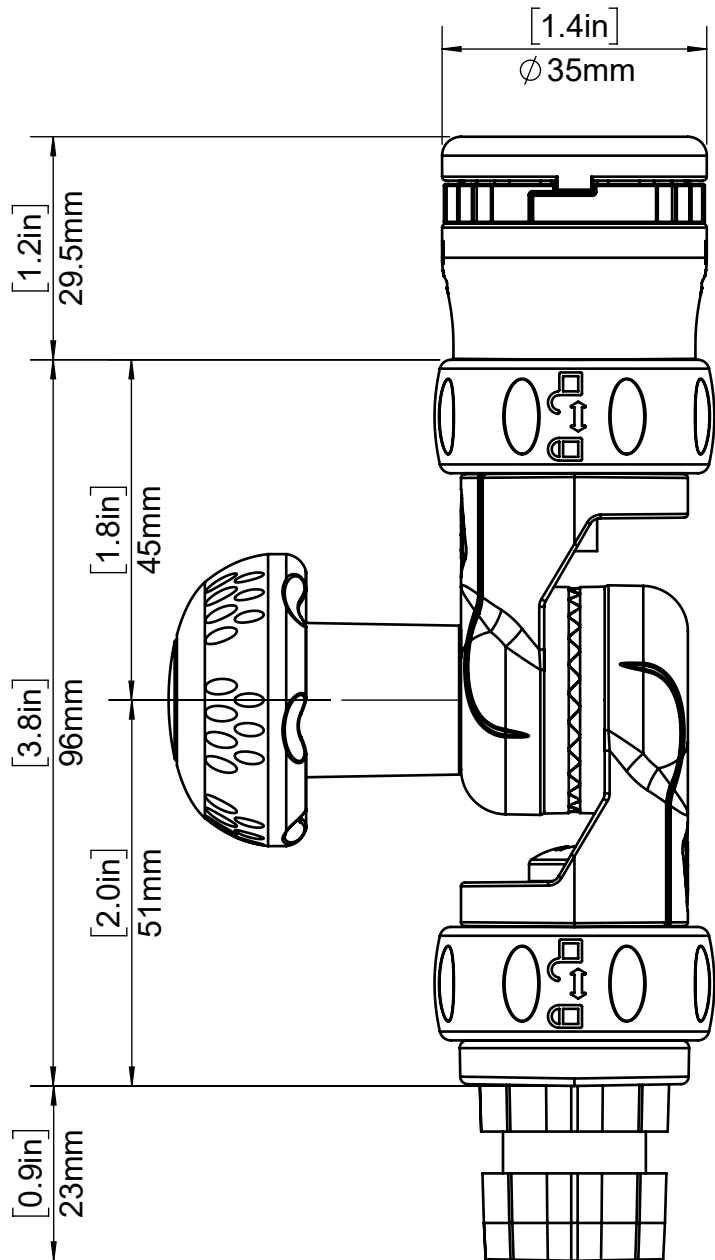

03-4144-11 ADJUSTABLE EXTENDER R-LOCK

	1:1	SCALE
	27/11/2019	DATE
Adjustable Extender R-Lock		TITLE
03-4144-11		PART NUMBER