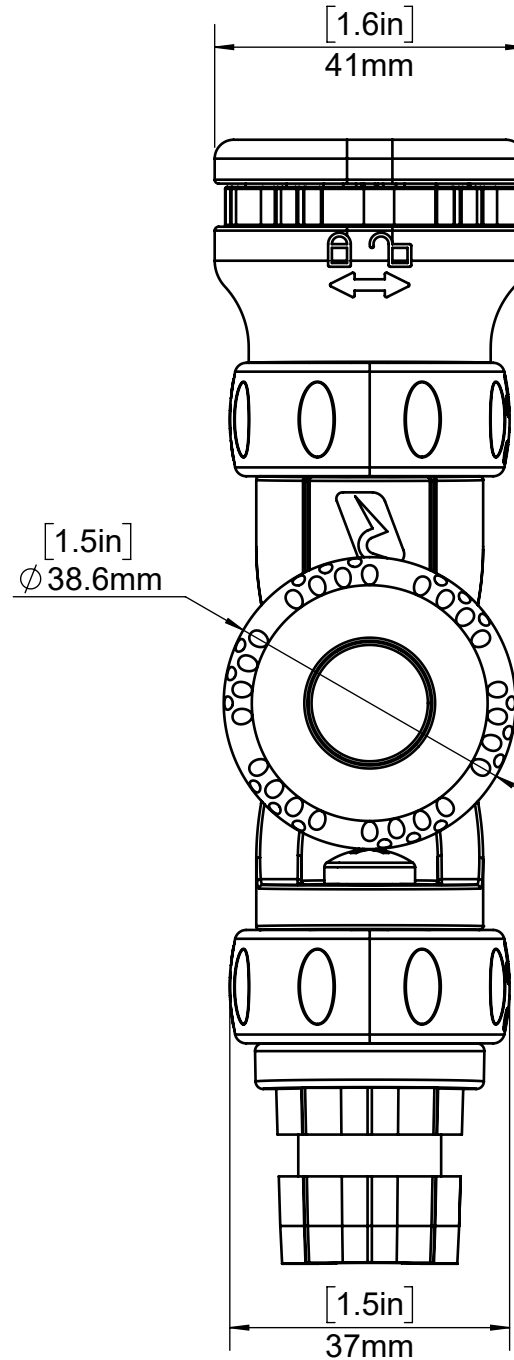

03-4144-11 ADJUSTABLE EXTENDER R-LOCK

	1:1	SCALE
	27/11/2019	DATE
Adjustable Extender R-Lock		TITLE
03-4144-11		PART NUMBER